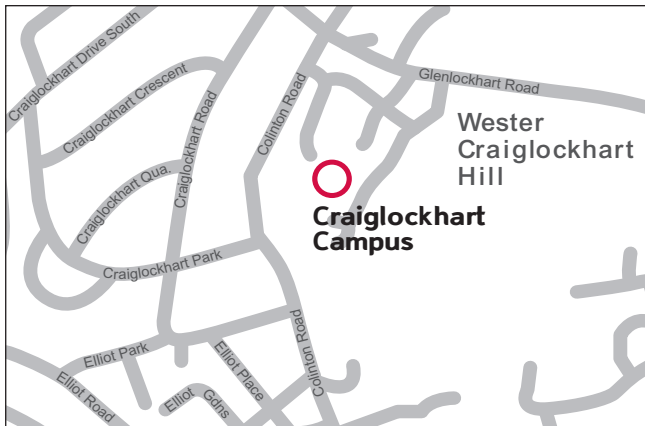

craiglockhart

craiglockhart campus

Colinton Road, Edinburgh EH14 1DJ

BUS routes from city centre

- 4 every 20 mins.
- 10 every 12 mins.
- 23 every 12 mins.
- 27 every 12 mins.
- 45 every 30 mins.

Most of the buses shown above stop outside the campus on Colinton Road, the 23 stops on-campus.

To/From other campuses

- 45 Merchiston
- 23 Craighouse/Merchiston/Morningside

ROAD Leave the city bypass at the Dreghorn Junction follow the Dreghorn Link and turn left at the mini roundabout onto Redford Road. At the end of Redford Road turn right onto Colinton Road continue to the roundabout, turn left at the roundabout and follow Colinton Road to the traffic lights, turn right onto Glenlockhart Road, Craiglockhart Campus is on your right hand side.