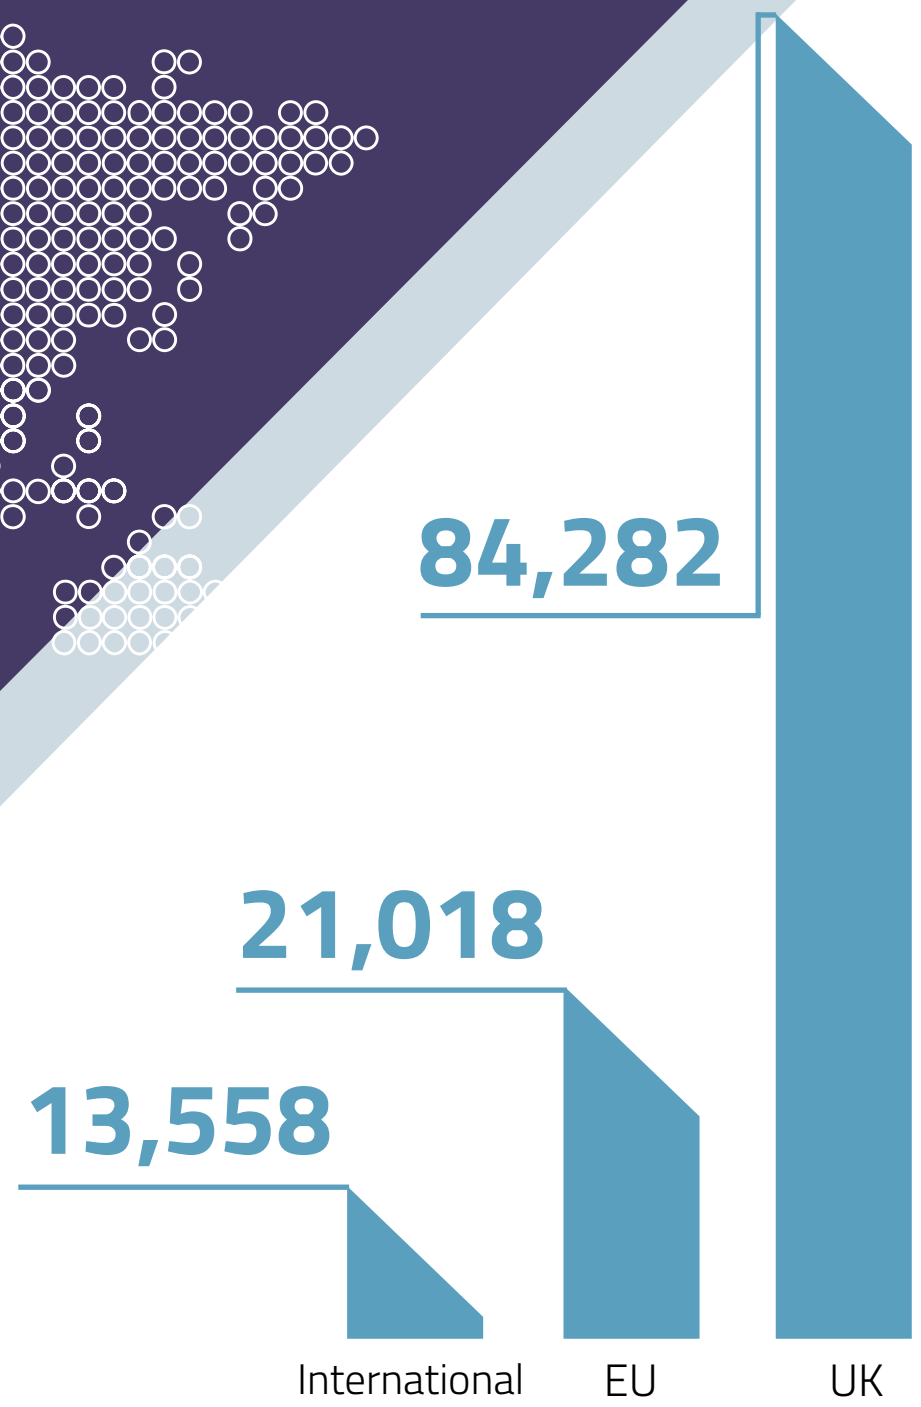

What

Students study the first stage of their studies at EIC - which is specifically matched to equivalent study at the University.

**Beyond graduation:
a worldwide network**

Edinburgh Napier has a growing community of 120,000 alumni in 183 countries.